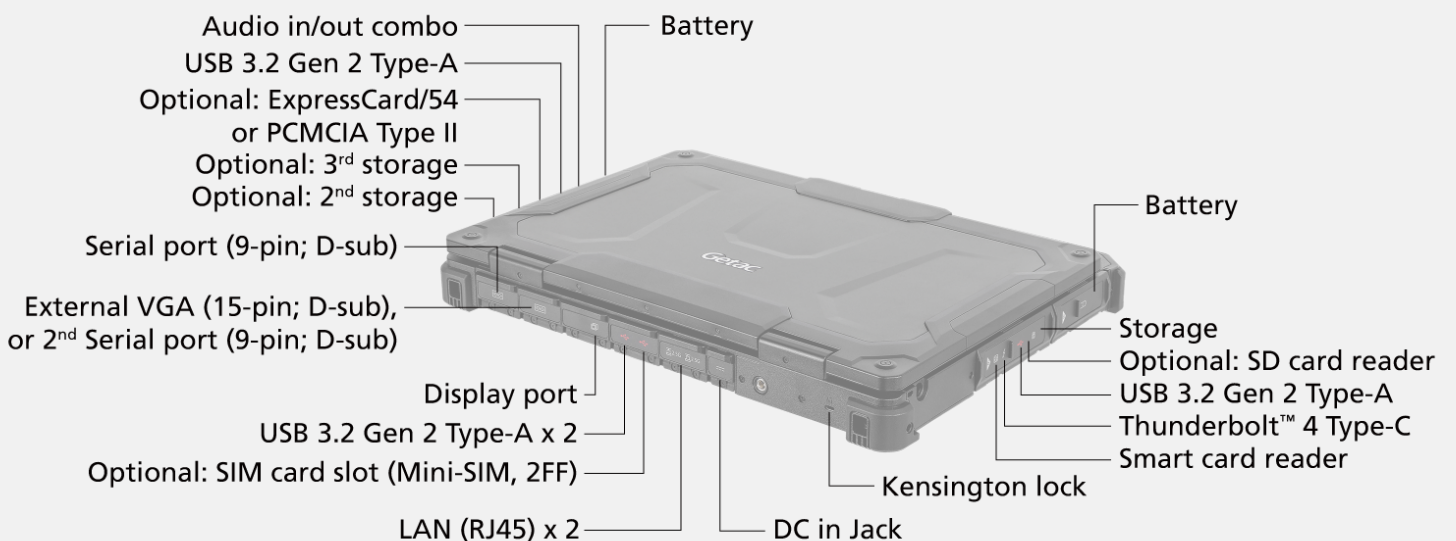

- 11th Generation Intel® Core™ i7 / i5 vPro® Processor
- 15.6" FHD LumiBond display with Getac sunlight readable technology (1,000 nits) and optional capacitive touchscreen
- Enhanced enterprise security features with TPM 2.0, Kensington lock, triple user-replaceable storage and Smart card reader
- Versatile I/Os connectivity including Thunderbolt™ 4 and docking solutions
- Dual batteries with the hot-swappable capability
- Optional discrete graphic NVIDIA® Quadro® RTX3000